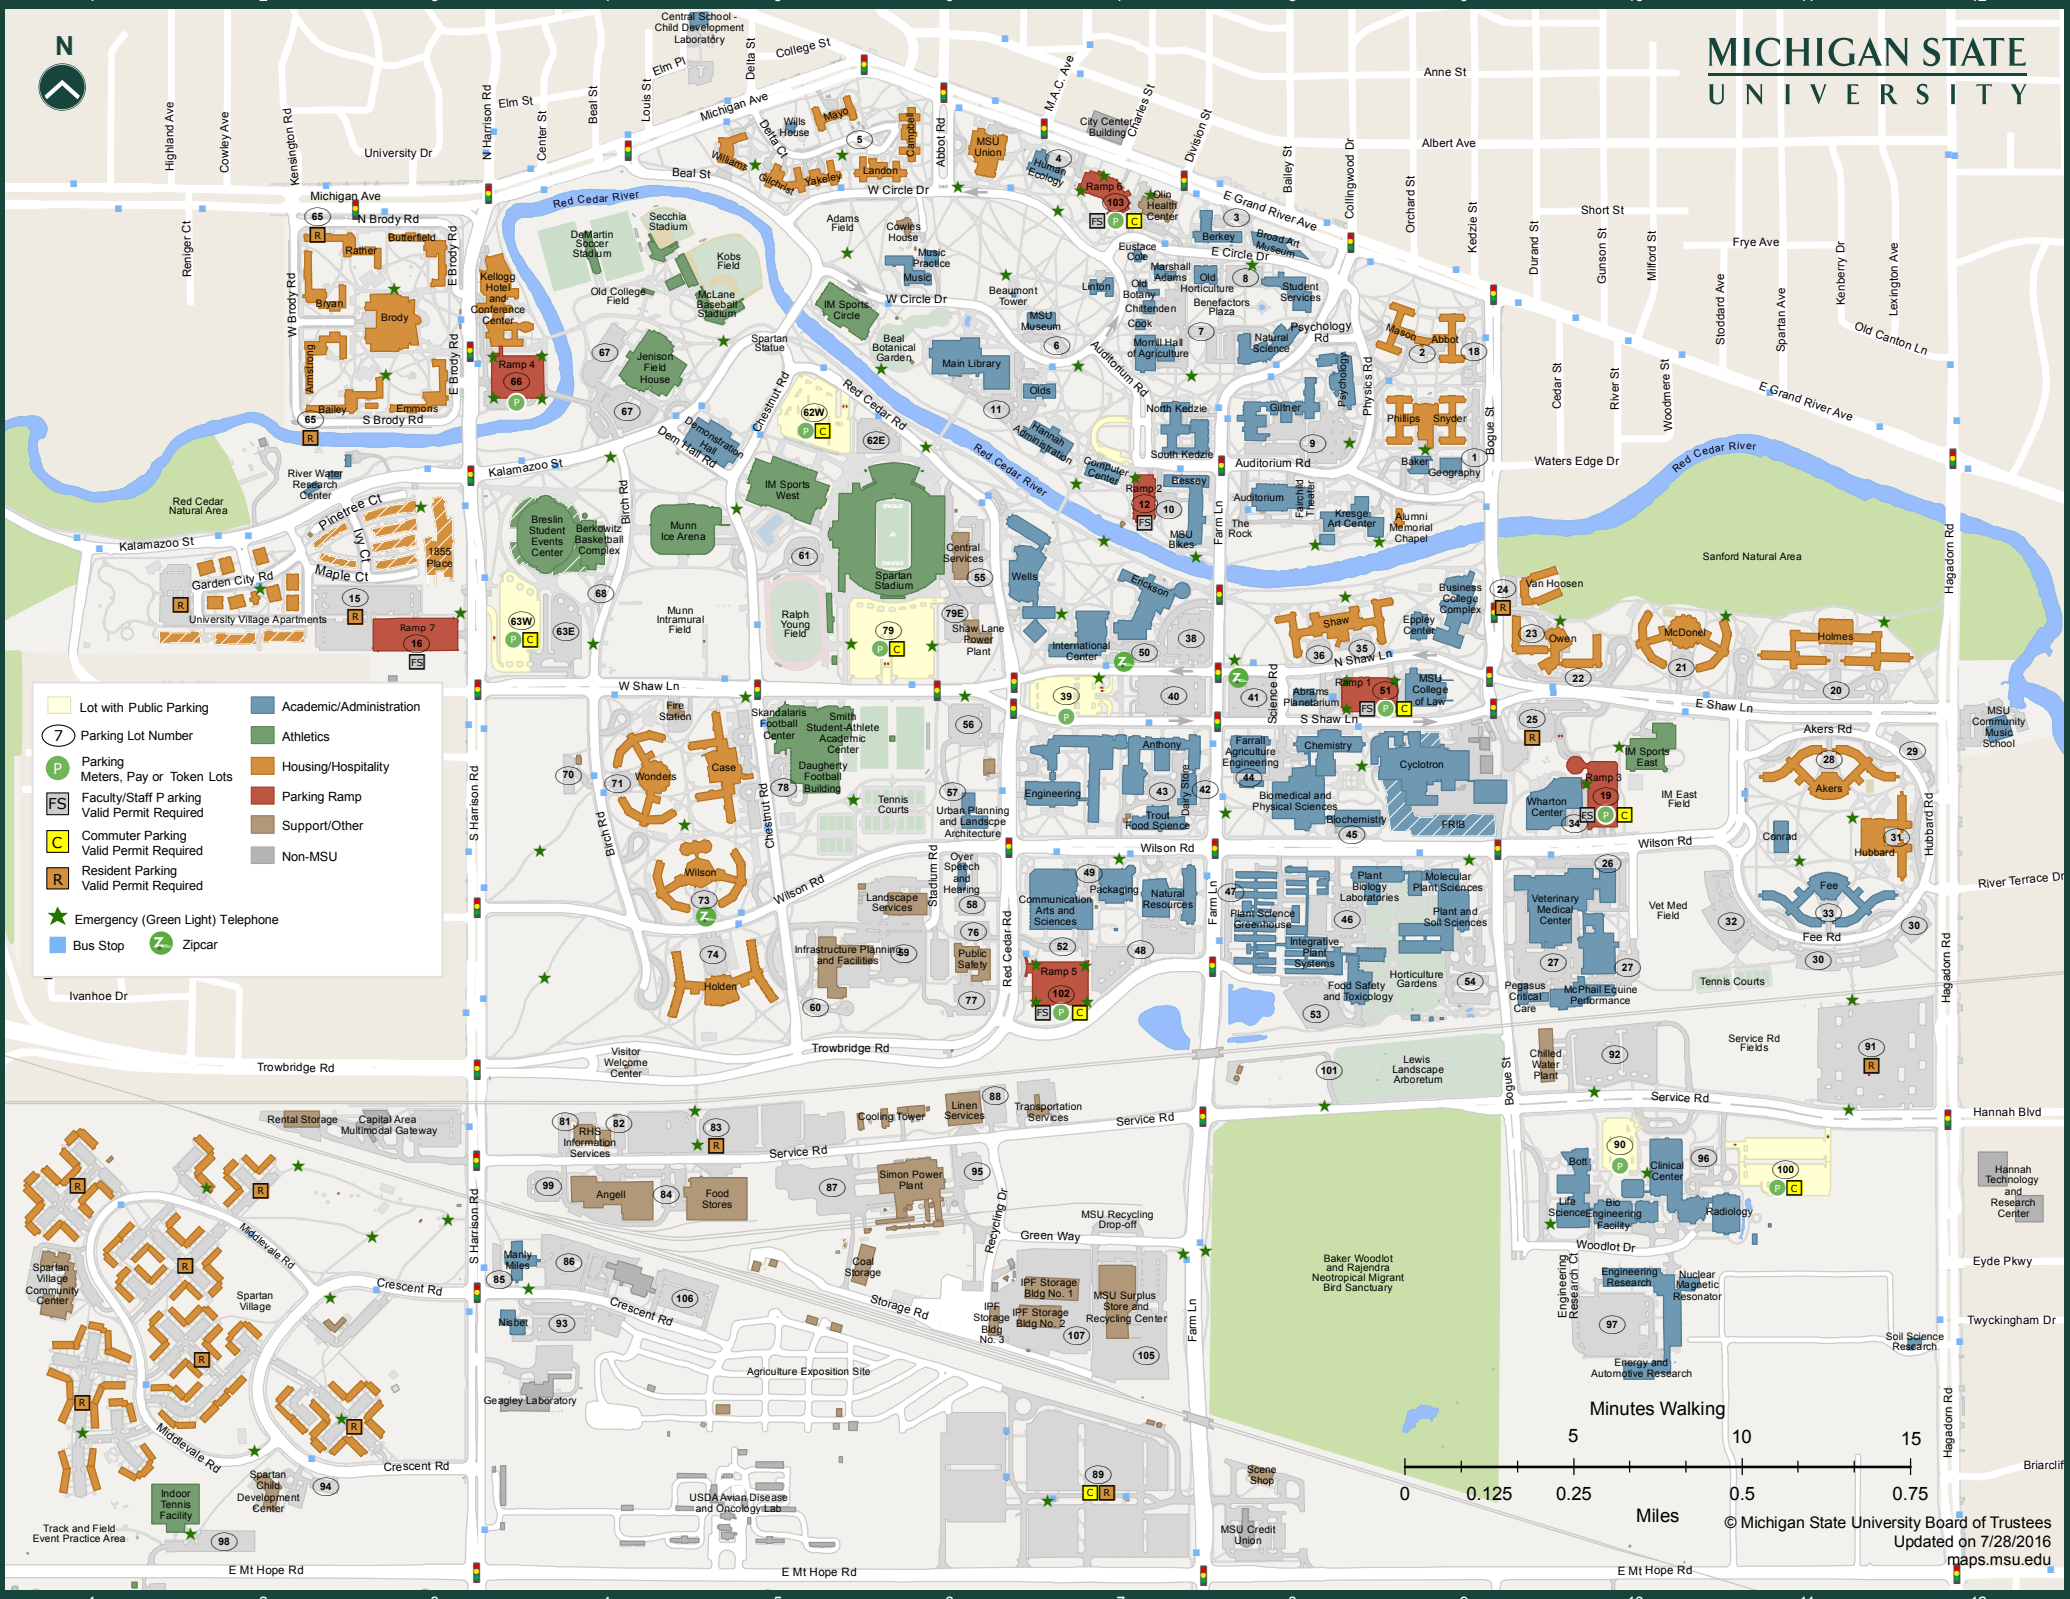

MICHIGAN STATE UNIVERSITY

- Lot with Public Parking
- Academic/Administration
- 7 Parking Lot Number
- Athletics
- Parking Meters, Pay or Token Lots
- Housing/Hospitality
- Faculty/Staff Parking Valid Permit Required
- Parking Ramp
- Support/Other
- Commuter Parking Valid Permit Required
- Resident Parking Valid Permit Required
- ★ Emergency (Green Light) Telephone
- Z Bus Stop
- Z Zipcar

Minutes Walking